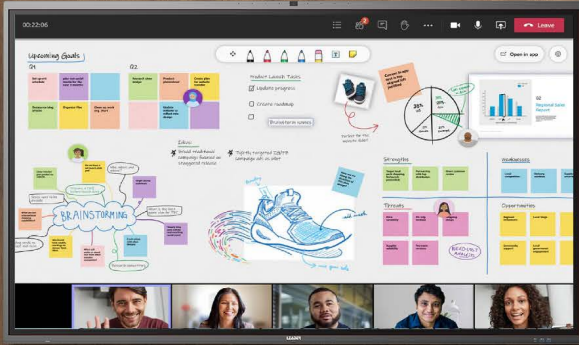

LEADER

75" / 86" Discovery Interactive Touch Display

Revolutionize your presentations and classrooms with the Leader Discovery Interactive Whiteboard - an intuitive and collaborative tool that engages audiences with its advanced touch technology and versatile features.

- 4K Ultra HD Display
- Webcam and Microphone
- Android OS
- 32 Point Multi-Touch
- OPS Compatible
- Screen Mirroring
- 2 Pens Included
- Wi-Fi and Bluetooth
- VESA Mount
- 1 Year Onsite Warranty

•$5,999

MNIP-LE-75PV71

•$7,999

MNIP-LE-86PV71

LEADER

Corporate Slim Desktop / Windows 11 Pro

Take your business to the next level with the Leader Corporate PC - offering exceptional performance, advanced security features, and a 3-year "4 hour" warranty for unmatched reliability and support.

SS42 Intel CORE i5 Windows 11

- Intel® Core™ i5-12400 Processor
- Gold 80+ 300w PSU
- 24/7 Stability and Reliability
- Fully Customisable
- Windows 11 Pro

8GB DDR4

500GB NVMe SSD

3Year "4 Hour" Onsite Warranty

•$1,699

SS43 Intel CORE i7 Windows 11

- Intel® Core™ i7-12700 Processor
- Gold 80+ 300w PSU
- 24/7 Stability and Reliability
- Fully Customisable
- Windows 11 Pro

16GB DDR4

500GB NVMe SSD

3Year "4 Hour" Onsite Warranty

•$2,199